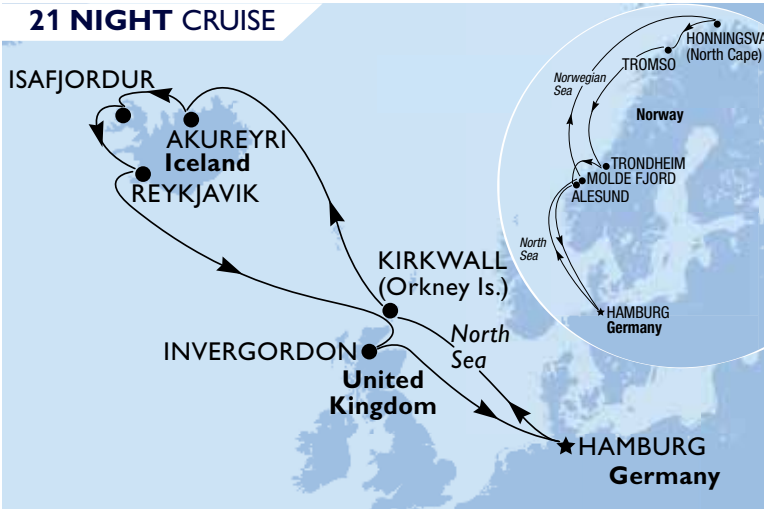

21 NIGHT CRUISE

DEPARTING AUSTRALIA

MAY 2018
18

PACKAGE INCLUDES AIRFARES!
Flexible return flights!

18 May 18	Economy airfares from Australia to Germany with Emirates
19 May 18	Transfer from airport to hotel in Hamburg
19 May 18	1 night accommodation in a 4 star hotel
20 May 18	Transfer from hotel to Hamburg port
20 May 18	21 night cruise on MSC Meraviglia including - Meals and Entertainment on board - Cocktail Party and Gala Dinners - Port charges and Service Charges
10 Jun 18	Transfer from port to Hamburg airport
10 Jun 18	Economy airfares from Germany to Australia with Emirates

MSC MERAVIGLIA ITINERARY - CRUISE DEPARTING 18 MAY 2018

DATE	PORT	ARRIVE	DEPART
20 May 2018	Hamburg, Germany		20:00
21 May 2018	At Sea		
22 May 2018	Kirkwall, United Kingdom	08:00	16:00
23 May 2018	At Sea		
24 May 2018	Akureyri, Iceland	08:00	19:00
25 May 2018	Isafjordur, Iceland	07:00	19:00
26 May 2018	Reykjavik, Iceland	08:00	
27 May 2018	Reykjavik, Iceland		14:00
28 May 2018	At Sea		
29 May 2018	Invergordon, United Kingdom	10:00	20:00
30 May 2018	At Sea		
31 May 2018	Hamburg, Germany	06:00	20:00
01 Jun 2018	At Sea		
02 Jun 2018	Molde Fjord, Norway	13:00	21:00
03 Jun 2018	At Sea		
04 Jun 2018	Honningsvag, Norway	16:00	
05 Jun 2018	Honningsvag, Norway		02:00
05 Jun 2018	Tromso, Norway	13:00	21:00
06 Jun 2018	At Sea		
07 Jun 2018	Trondheim, Norway	10:00	17:00
08 Jun 2018	Alesund, Norway	09:00	15:00
09 Jun 2018	At Sea		
10 Jun 2018	Hamburg, Germany	06:00	

INSIDE

from $6,649^{pp*}

OCEAN VIEW

from $7,559^{pp*}

BALCONY

from $8,249^{pp*}

SUITE

from $12,149^{pp*}